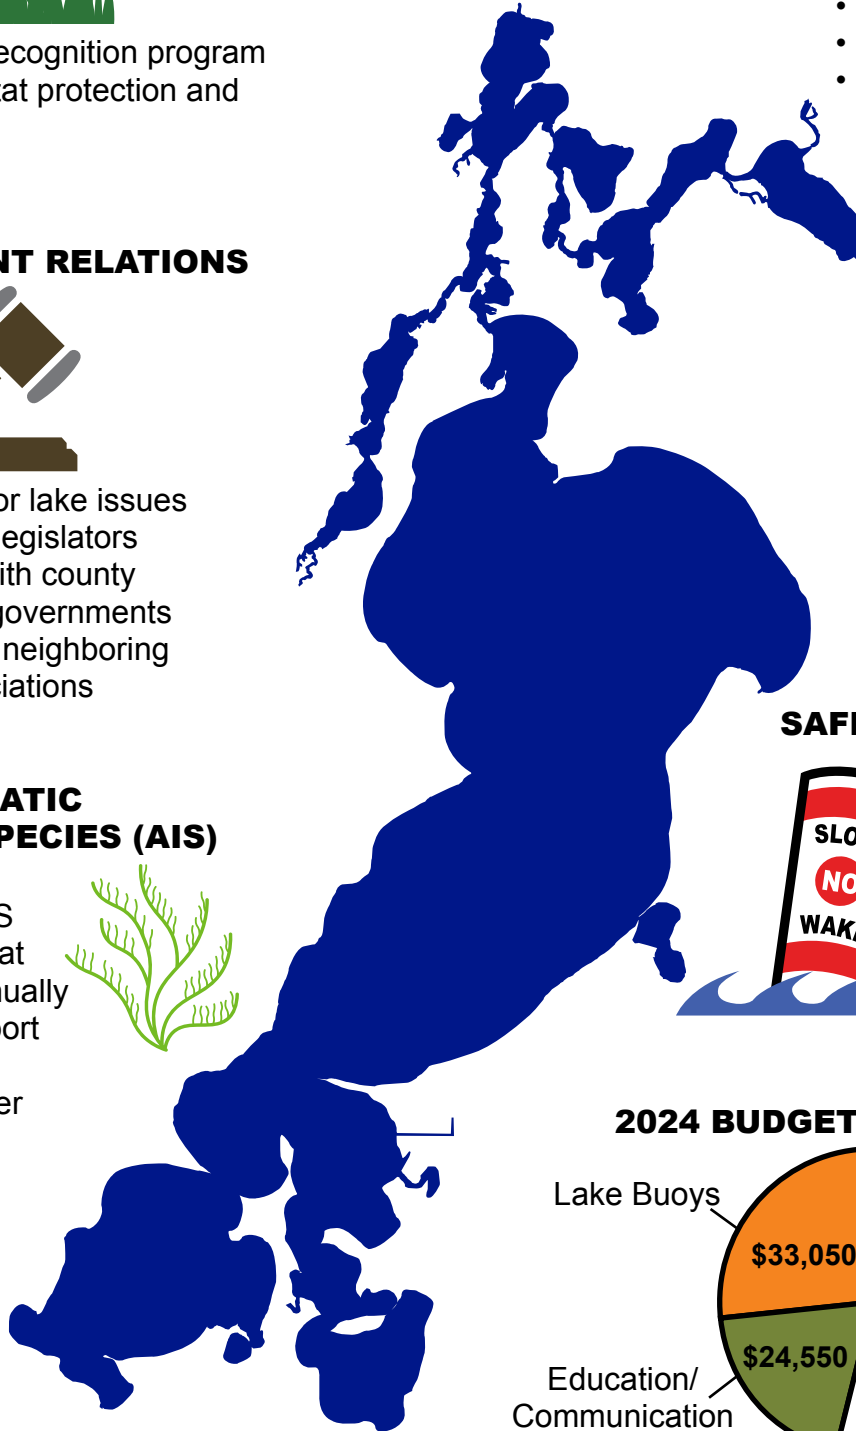

OUR TOP PRIORITIES AT A GLANCE

LAKE STEWARD

- Lake Steward recognition program
- Shoreland habitat protection and enhancement
- Tree giveaway

GOVERNMENT RELATIONS

- Advocate for lake issues with state legislators
- Interface with county and local governments
- Share with neighboring lake associations

AQUATIC INVASIVE SPECIES (AIS)

- Inspect 24 boat launches for AIS
- Fund 3,300+ boat inspections annually
- Financially support the U of M AIS Research Center

GET INVOLVED

- 1050+ family & business members strong
- Exciting volunteer opportunities
- FUN! Annual Summer Gala Event

GULL CHAIN of LAKES ASSOCIATION

LOON CONSERVANCY

- Loon population surveys
- Loon-safe boating program
- Get the Lead Out (GTLO) loon-safe fishing

ENVIRONMENTAL

- Water quality monitoring
- Light pollution education
- Education on improving lake water quality

SAFETY & RECREATION

- 110 navigational buoys across the Gull Lake Chain
- Boat Safety classes 75+ kids per year
- Partner with local sheriff departments

2024 BUDGETED PRIORITIES

BECOME A MEMBER TODAY!