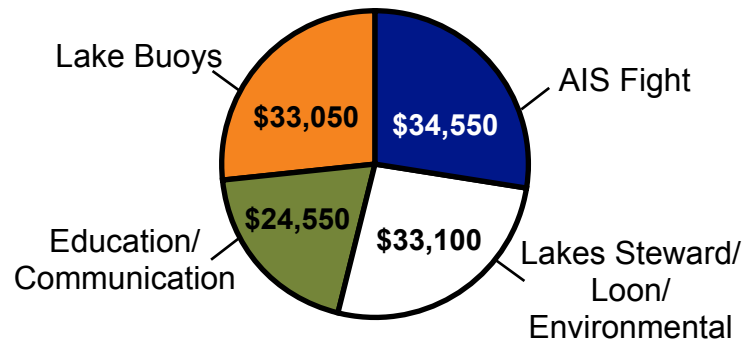

AQUATIC INVASIVE SPECIES (AIS)

- Inspect 24 boat launches for AIS
- Fund 3,300+ boat inspections annually
- Financially support the U of M AIS Research Center

GET INVOLVED

- 1050+ family & business members strong
- Exciting volunteer opportunities
- FUN! Annual Summer Gala Event

GULL CHAIN of LAKES ASSOCIATION

LOON CONSERVANCY

- Loon population surveys
- Loon-safe boating program
- Get the Lead Out (GTLO) loon-safe fishing

ENVIRONMENTAL

- Water quality monitoring
- Light pollution education
- Education on improving lake water quality

SAFETY & RECREATION

- 110 navigational buoys across the Gull Lake Chain
- Boat Safety classes 75+ kids per year
- Partner with local sheriff departments

2024 BUDGETED PRIORITIES

BECOME A MEMBER TODAY!