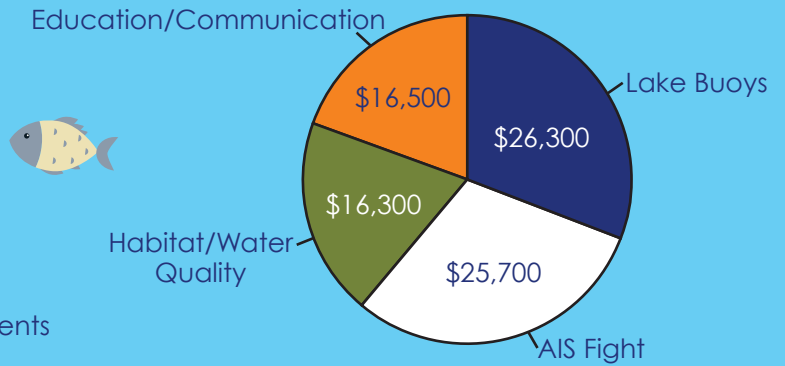

### YOUR SAFETY & ENJOYMENT

- 110 navigational buoys across the Gull Lake Chain
- Boat Safety classes 75+ kids
- Partner with local sheriff departments

### GOVERNMENT RELATIONS

- Advocate for lake issues with state legislators
- Interface with county, city, and township governments
- Share with neighboring lake associations

### WHAT IT COSTS ANNUALLY